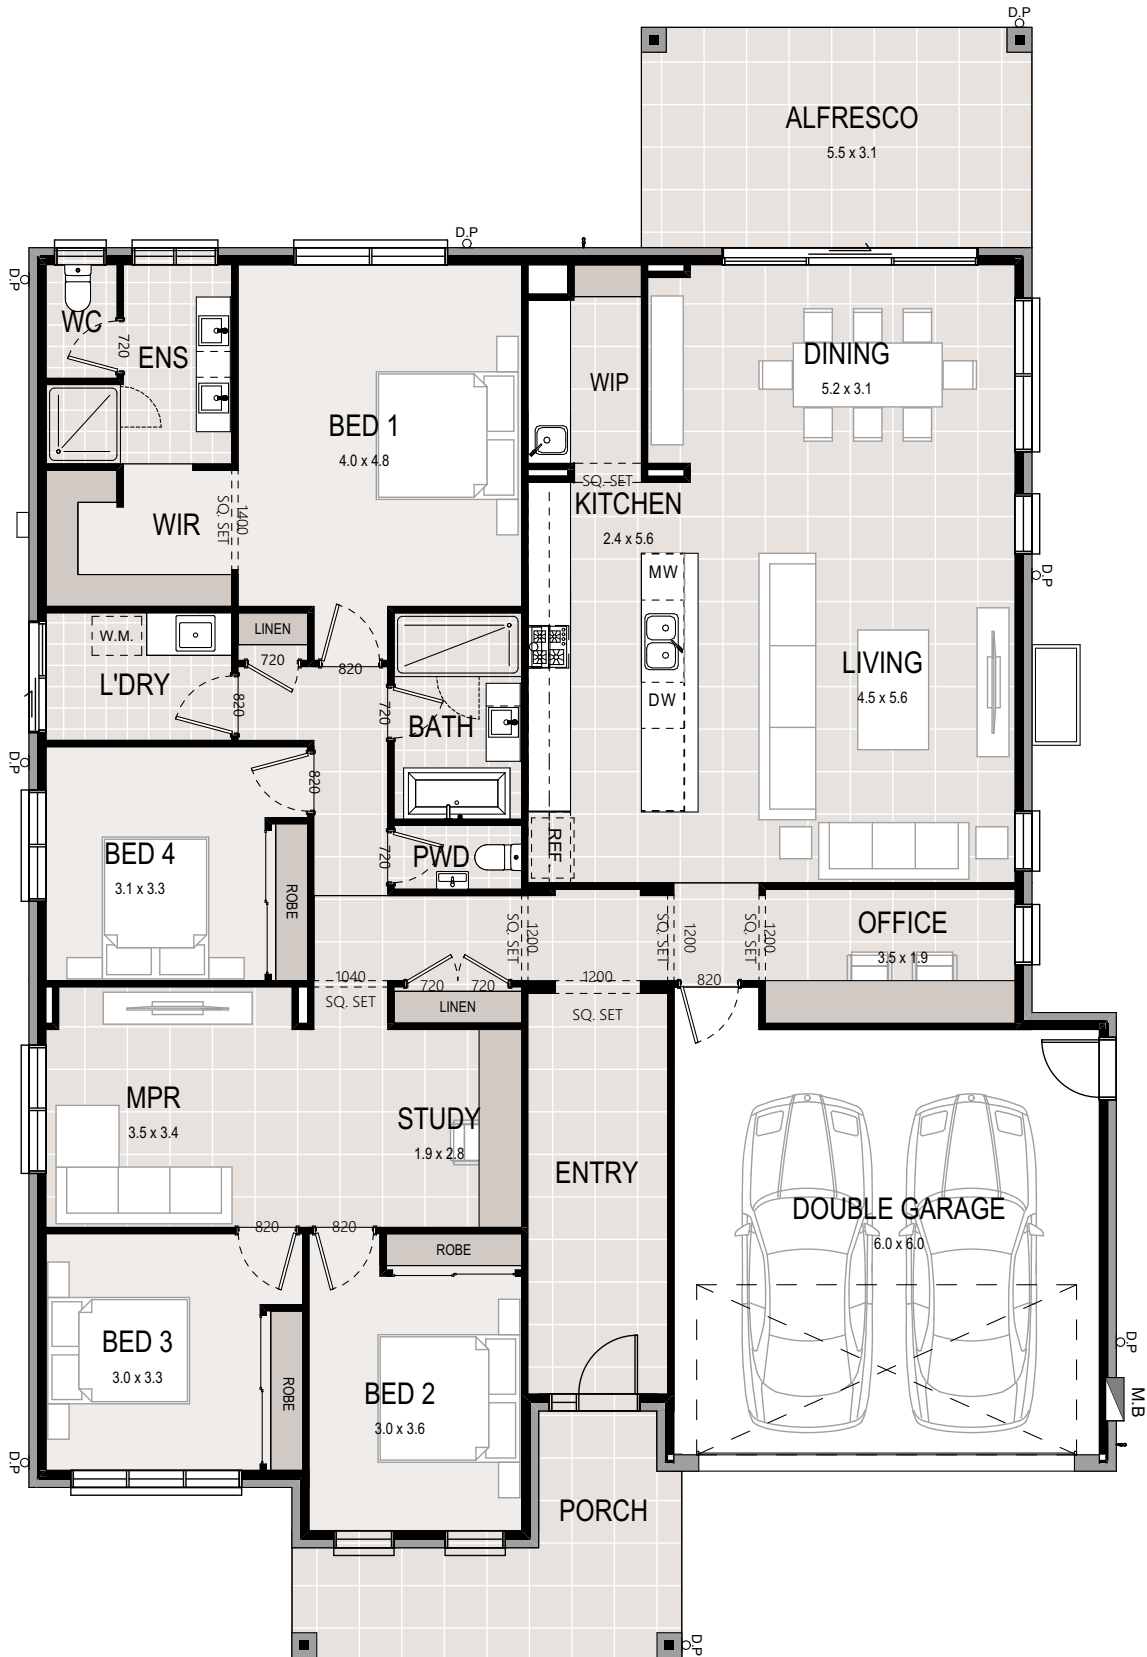

BINGARA GORGE

RENZO WITH TRADITIONAL FACADE

ARTIST'S IMPRESSION

RIDGELINE PRECINCT – LOT 30

4  2  2 

LOT SIZE

716.7m²

LAND PRICE

\$780,000

HOUSE PRICE

\$569,000

PACKAGE PRICE

\$1,349,000

EXCLUSIVES:

- FIXED PRICE Guarantee*, no surprises and peace of mind
- Full Turnkey and ready to move in
- All Site Cost, Basix, survey/ submission costs and sewer pod installation and connections included
- Landscaping, fencing, driveways, turf, letterbox, and clothesline all included
- Award Winning Creation Homes Trusted Quality Build throughout
- Latest of inclusions, materials, and technology in every room
- Combination Hybrid timber flooring, tiles, and allergy friendly carpets
- 900mm branded cooktop and rangehood
- Caesarstone Benchtops
- Ducted Air-Conditioning
- High 2.7 Ceilings to ground floor
- Colour choices matched by our interior design team

GROUND FLOOR

*fixed price for 2022, see build contract or ask a staff member for further detail.