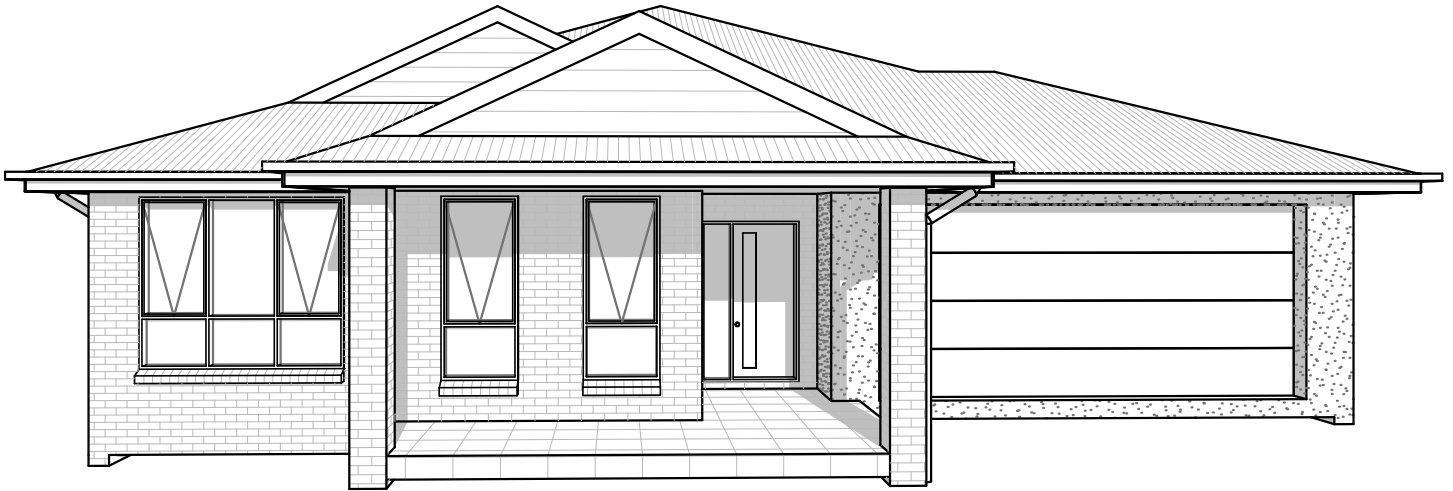

BINGARA GORGE

RENZO WITH TRADITIONAL FACADE

ARTIST'S IMPRESSION

RIDGELINE PRECINCT – LOT 30

4  2  2 

LOT SIZE

716.7m²

LAND PRICE

\$780,000

HOUSE PRICE

\$569,000

PACKAGE PRICE

\$1,349,000

EXCLUSIVES:

- FIXED PRICE Guarantee*, no surprises and peace of mind
- Full Turnkey and ready to move in
- All Site Cost, Basix, survey/ submission costs and sewer pod installation and connections included
- Landscaping, fencing, driveways, turf, letterbox, and clothesline all included
- Award Winning Creation Homes Trusted Quality Build throughout
- Latest of inclusions, materials, and technology in every room
- Combination Hybrid timber flooring, tiles, and allergy friendly carpets
- 900mm branded cooktop and rangehood
- Caesarstone Benchtops
- Ducted Air-Conditioning
- High 2.7 Ceilings to ground floor
- Colour choices matched by our interior design team